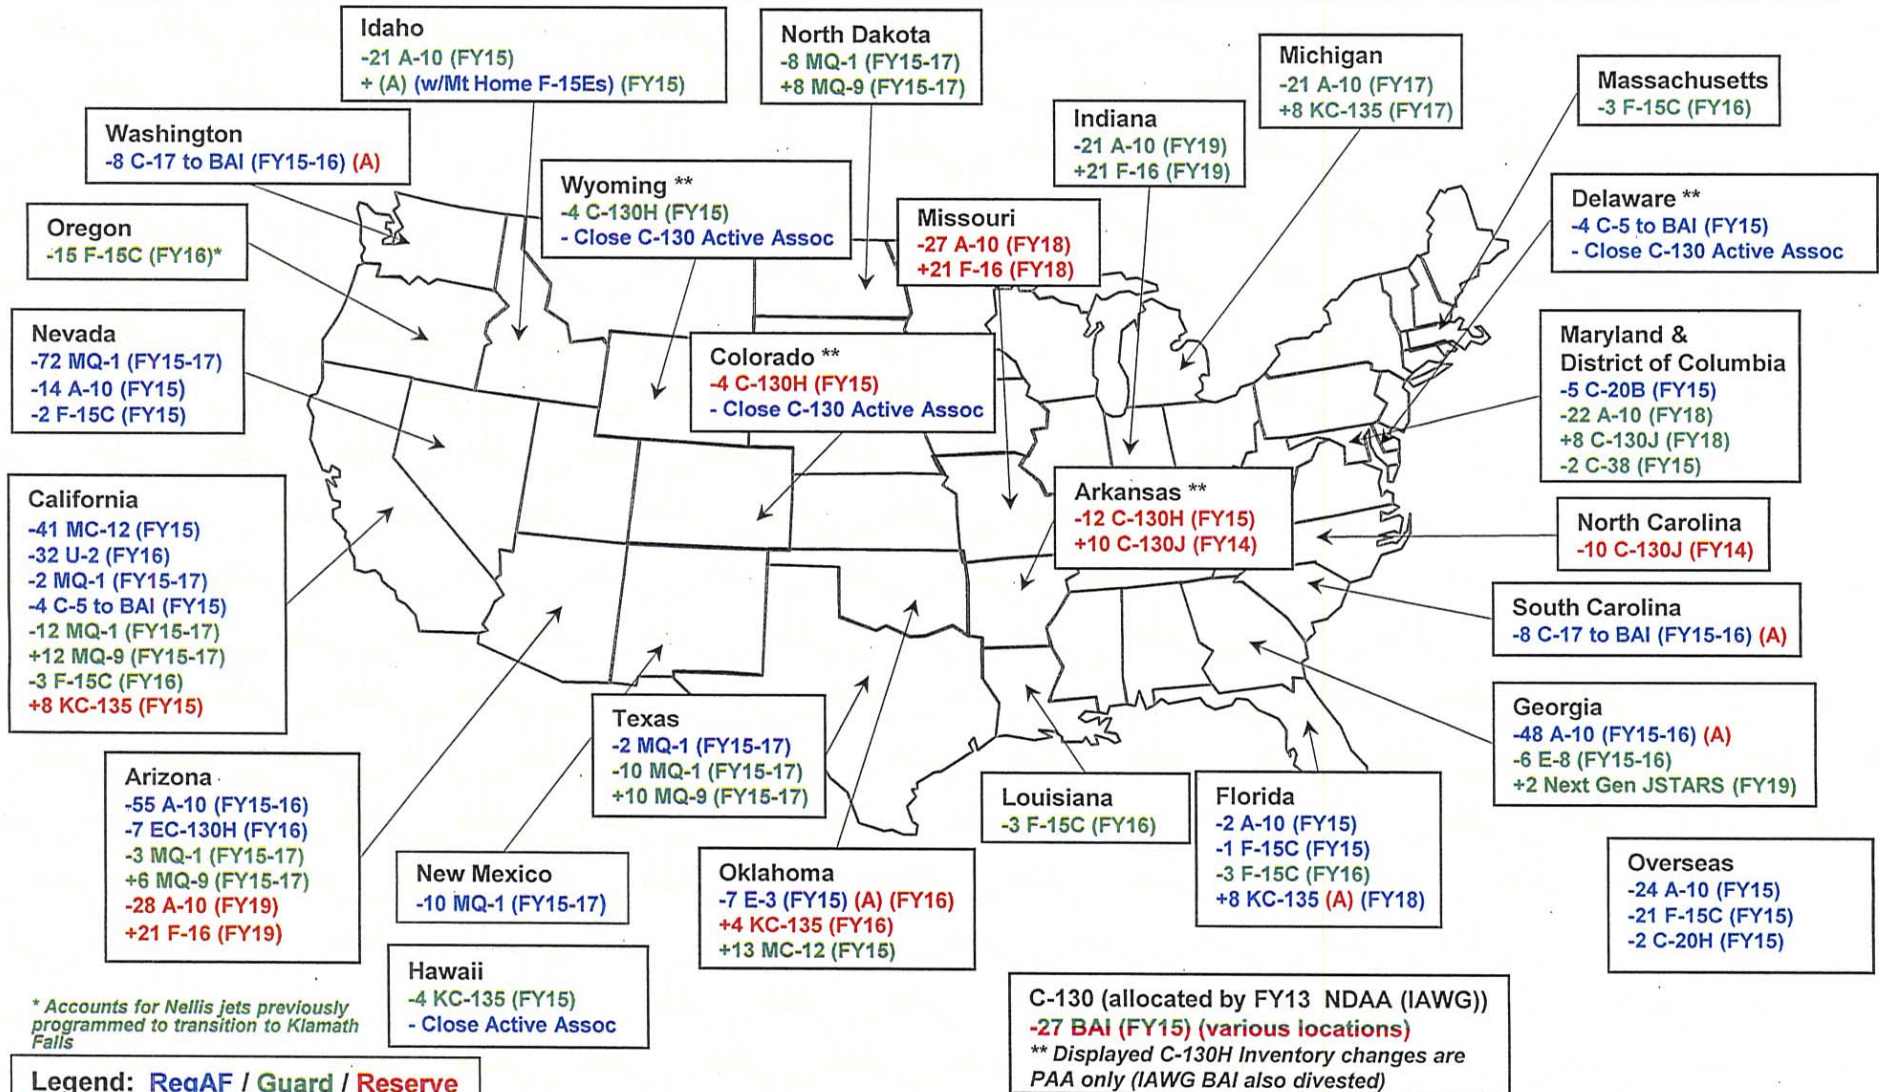

U.S. AIR FORCE

TFP-15 Adjustments PB15-Level Force Structure

* Accounts for Nellis jets previously programmed to transition to Klamath Falls

Does not include SOCOM force structure decisions